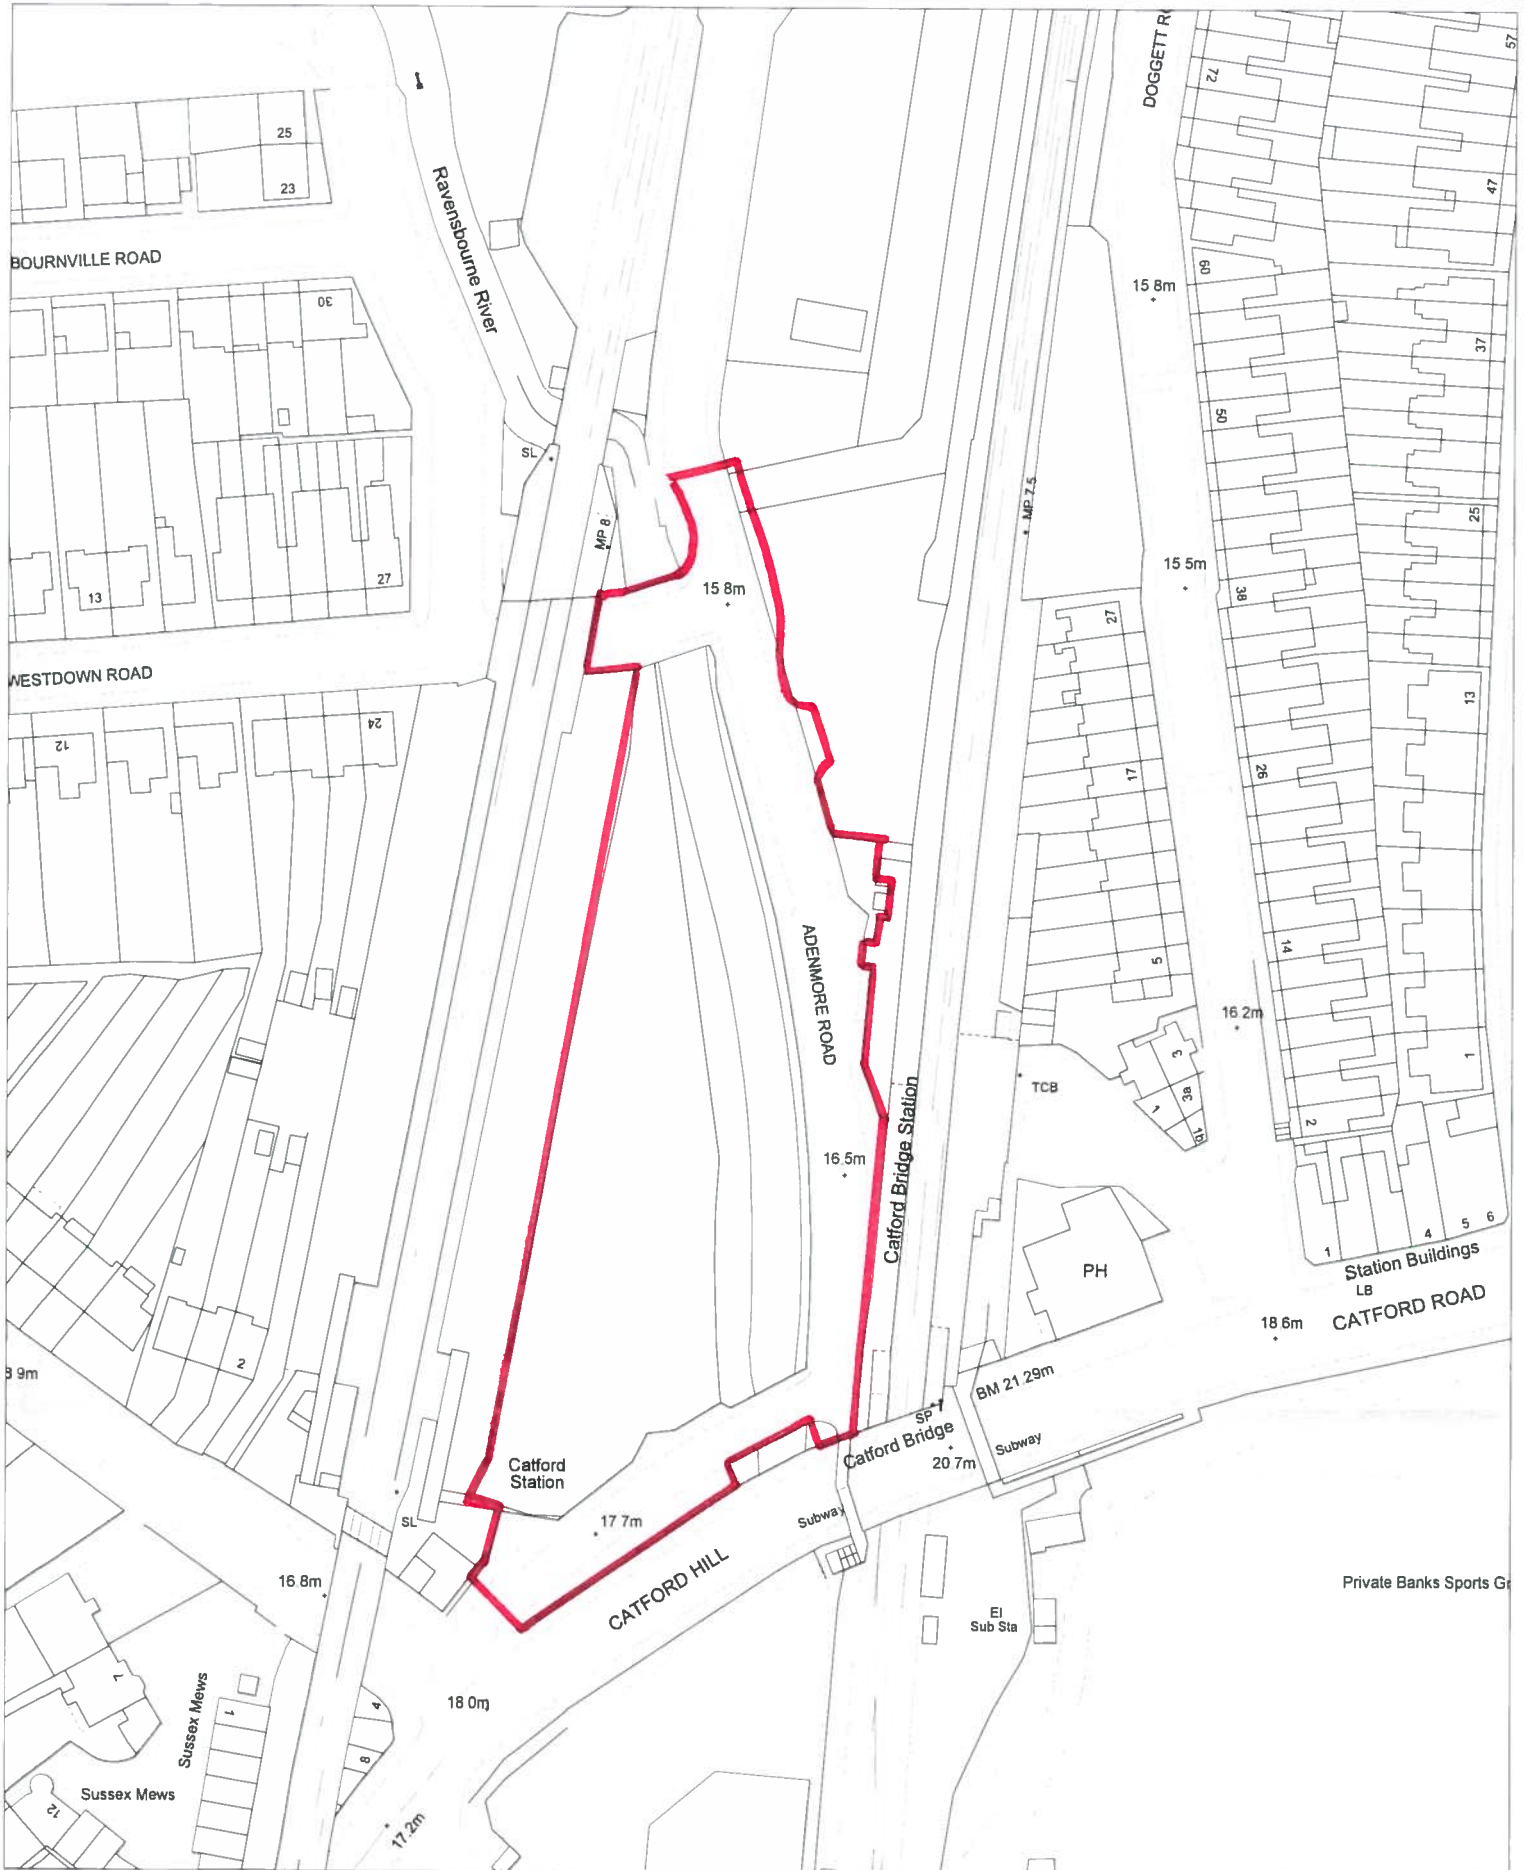

# Catford Greyhound Stadium, Adenmore Rd SE6

Date: 10/03/16

Scale: 1250

Base on the  
Ordnance Survey map  
Licence no: 100017710  
London, SE6 4RU